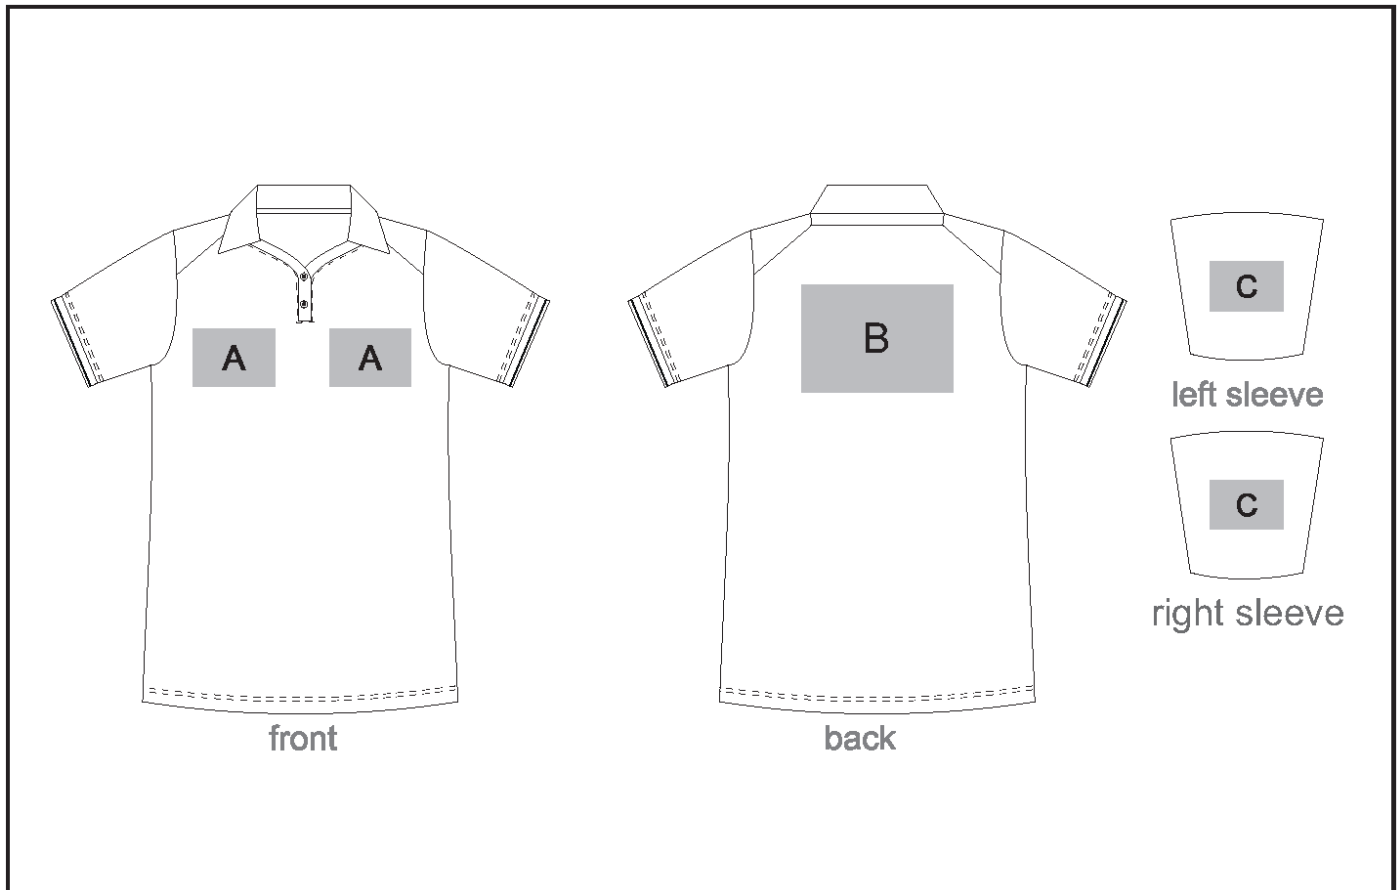

### Need to know:

- Includes 1-Position Digital Transfer (setup fee applies)
- DTC/EMB inclusive Parameters: Left/Right Chest or Back = 100mm x 100mm

### **Position A**

1. Screen Print (SA)  
1 Colour  
Size: 100mm wide x 80mm high
2. Embroidery (EMB-A)  
N/A  
Size: 100mm wide x 100mm high
3. Digital Transfer Clothing A6 (DTC-A6)  
Full Colour  
Size: 100mm wide x 100mm high
4. Silicone (STP-A)  
N/A  
Size: 30mm wide x 30mm high
5. Silicone (STP-B)  
N/A  
Size: 50mm wide x 50mm high
6. Silicone (STP-C)  
N/A  
Size: 80mm wide x 80mm high
7. Silicone (STP-D)  
N/A  
Size: 100mm wide x 40mm high

### **Position C**

1. Screen Print (SA)  
1 Colour  
Size: 60mm wide x 60mm high
2. Embroidery (EMB-A)  
N/A  
Size: 80mm wide x 80mm high
3. Digital Transfer Clothing A6 (DTC-A6)  
Full Colour  
Size: 80mm wide x 80mm high
4. Silicone (STP-A)  
N/A  
Size: 30mm wide x 30mm high
5. Silicone (STP-B)  
N/A  
Size: 50mm wide x 50mm high
6. Silicone (STP-C)  
N/A  
Size: 80mm wide x 80mm high

### **Position B**

1. Screen Print (SA)  
1 Colour  
Size: 260mm wide x 200mm high
2. Embroidery (EMB-A)  
N/A  
Size: 200mm wide x 200mm high
3. Digital Transfer Clothing A6 (DTC-A6)  
Full Colour  
Size: 148mm wide x 105mm high
4. Digital Transfer Clothing A5 (DTC-A5)  
Full Colour  
Size: 210mm wide x 148mm high
5. Silicone (STP-A)  
N/A  
Size: 30mm wide x 30mm high
6. Silicone (STP-B)  
N/A  
Size: 50mm wide x 50mm high
7. Silicone (STP-C)  
N/A  
Size: 80mm wide x 80mm high
8. Silicone (STP-D)  
N/A  
Size: 120mm wide x 40mm high